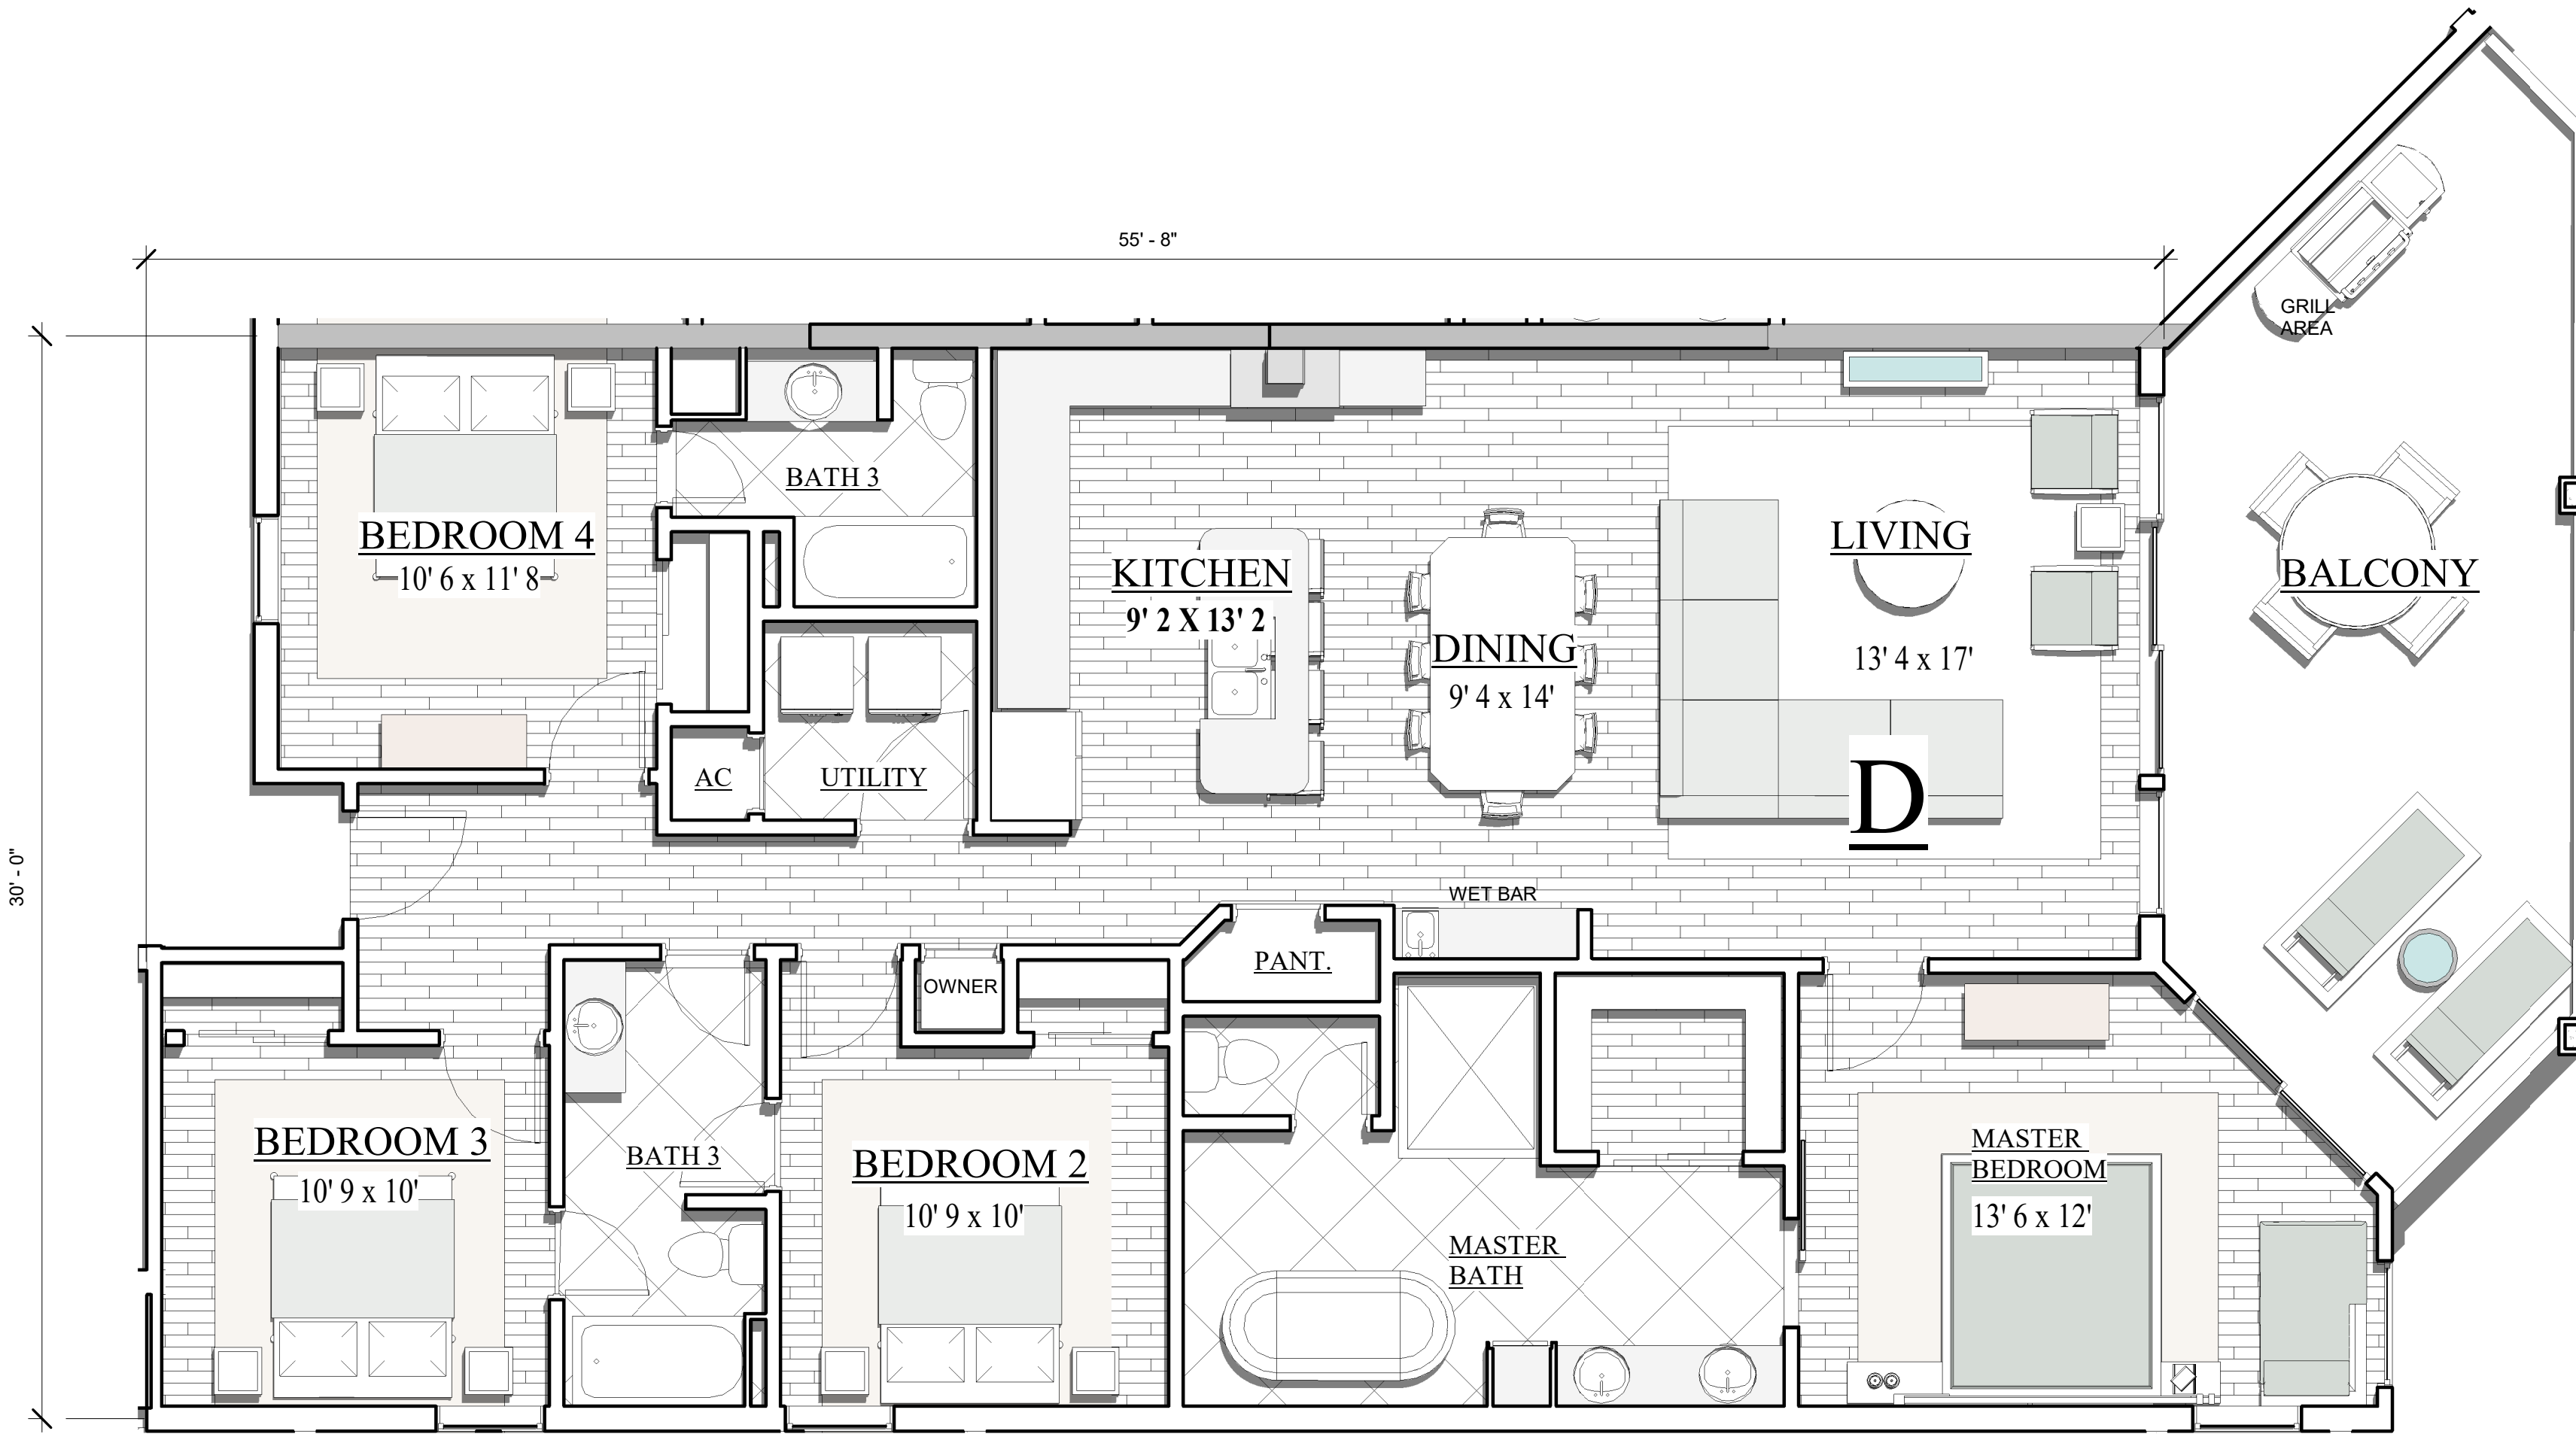

ABACO
Orange Beach

J. Alan Kent
DEVELOPMENT

Cunningham & Head

ANGELO DEPAOLA
THE COASTAL
CONNECTION

UNIT D FLOOR PLAN

BLDG A

**4 BEDROOM 3 BATH
1595 SF 315 SF BALCONY**

"NEED NOT BE BUILT"