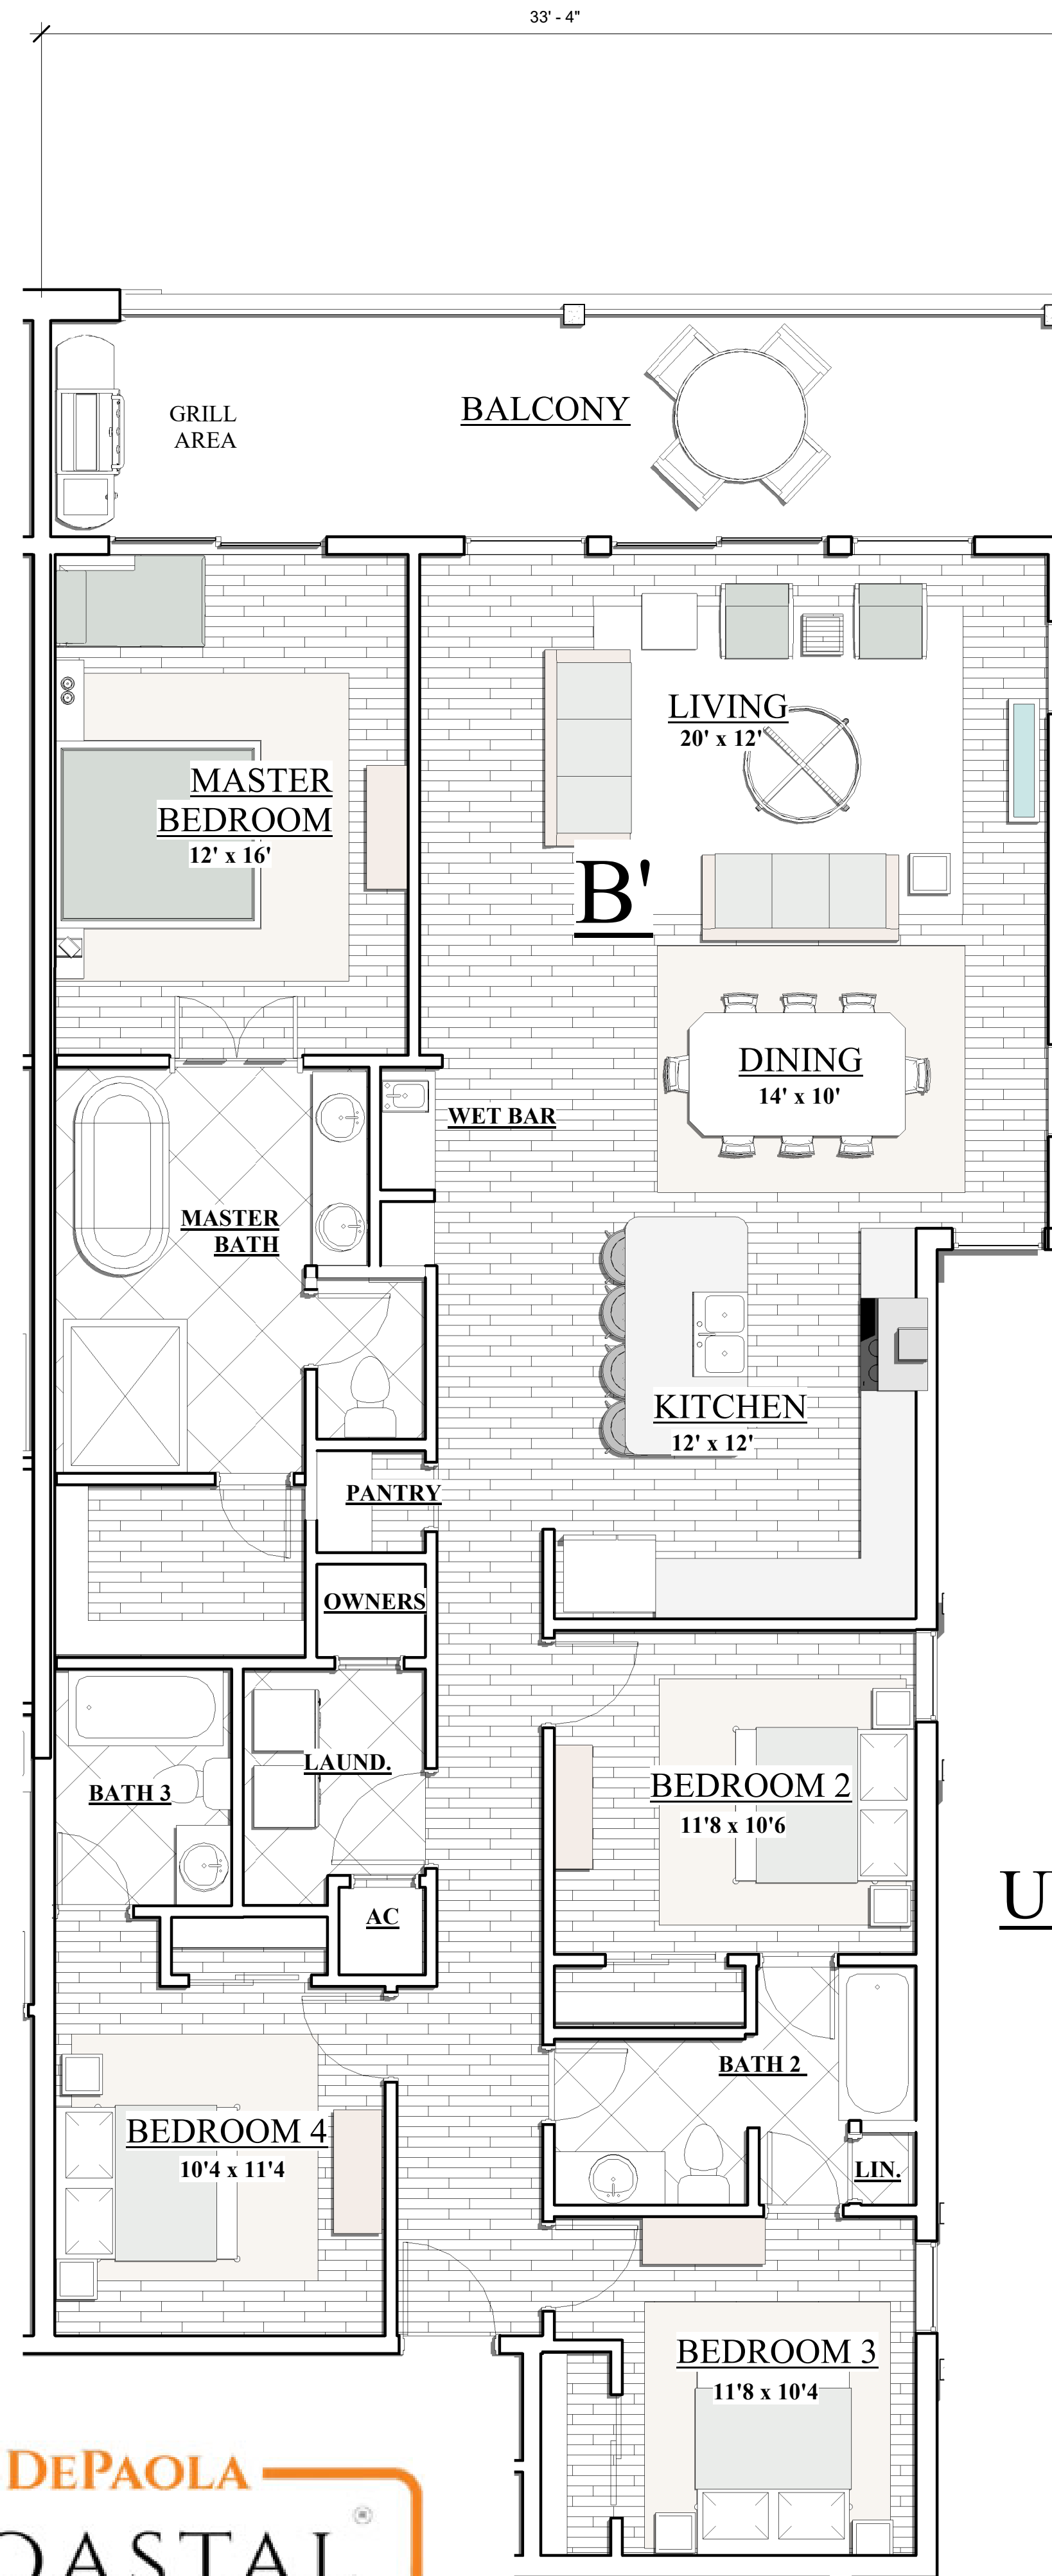

ABACO
Orange Beach

J. Alan Kent
DEVELOPMENT

Cunningham & Head

ANGELO DEPAOLA
THE COASTAL
CONNECTION

UNIT B' FLOOR PLAN

4 BEDROOM
3 BATH 1775 SF

BLDG.B

"NEED NOT BE BUILT"