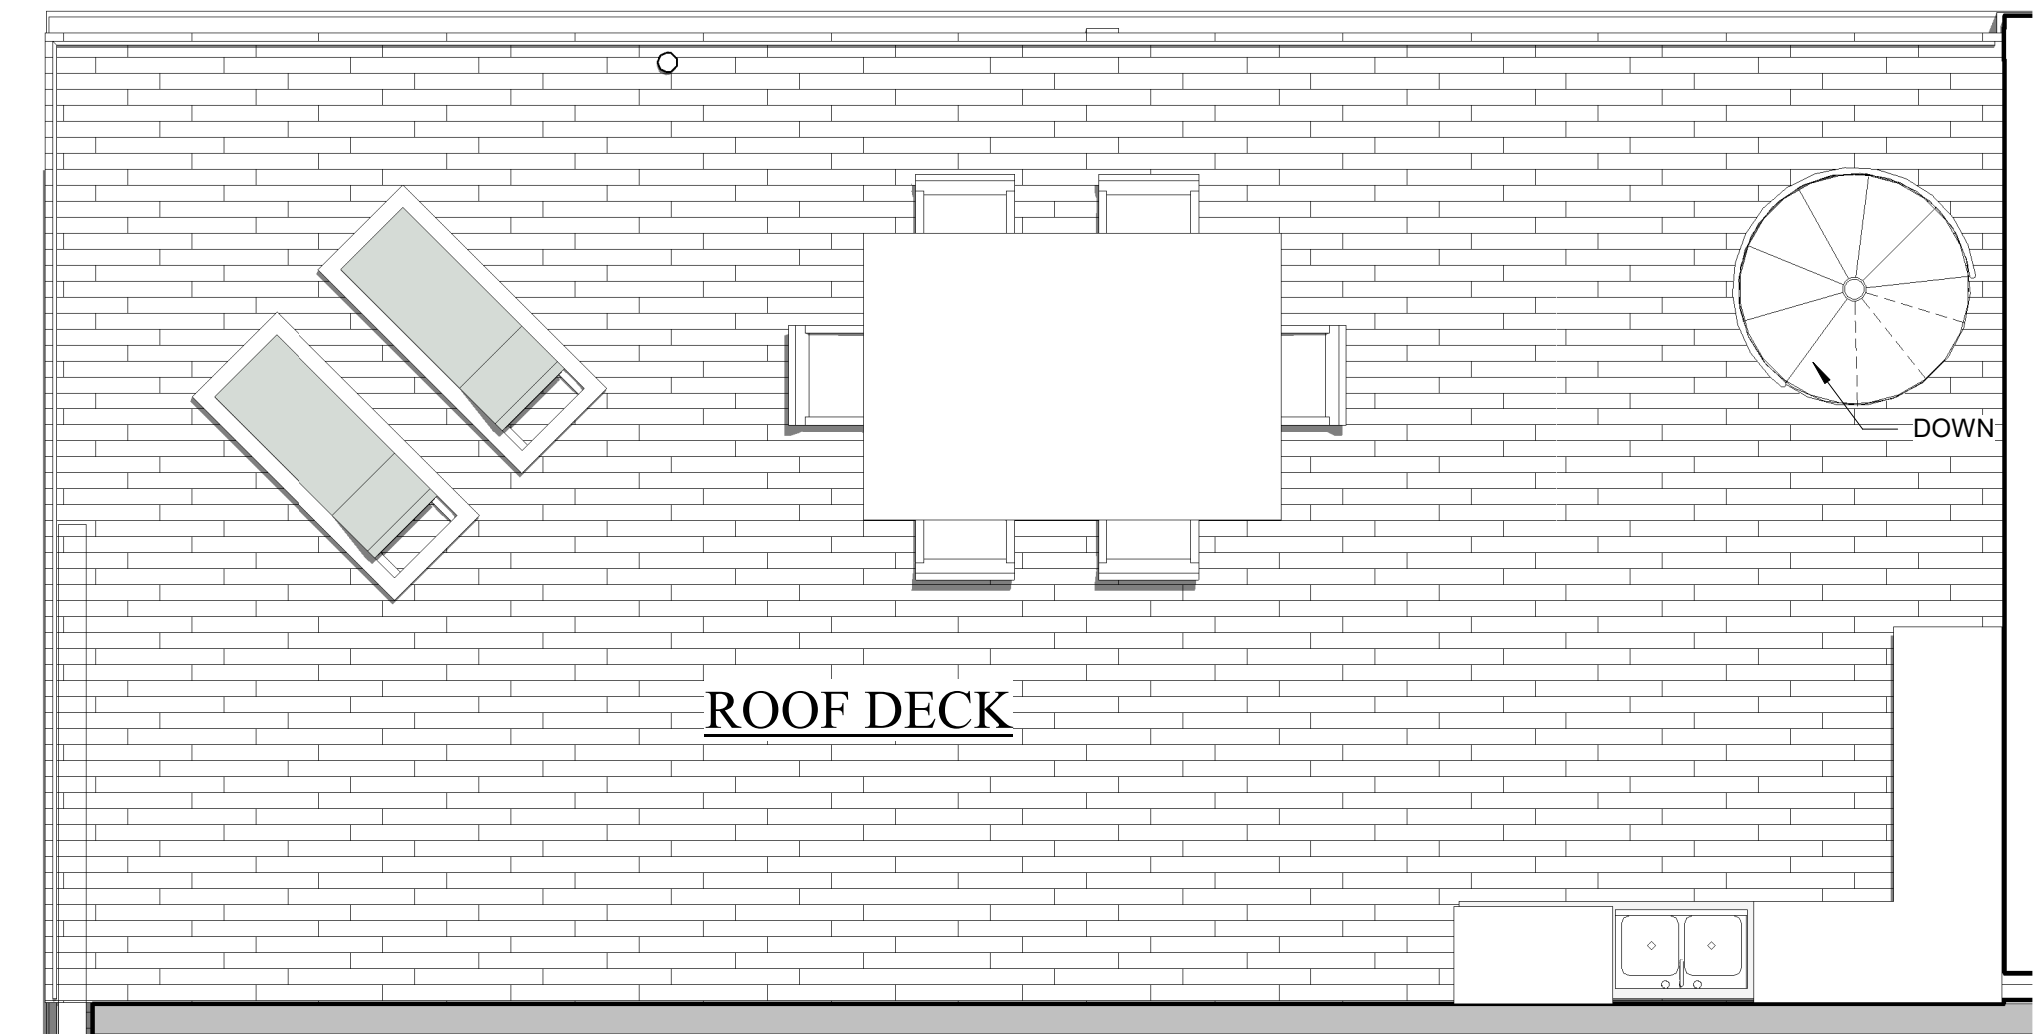

4TH LEVEL UNIT H'

4 BEDROOM 4 BATH
2140 S.F. 460 SF BALCONY

ROOF DECK - UNIT H'

800 SF TOTAL

"NEED NOT BE BUILT"