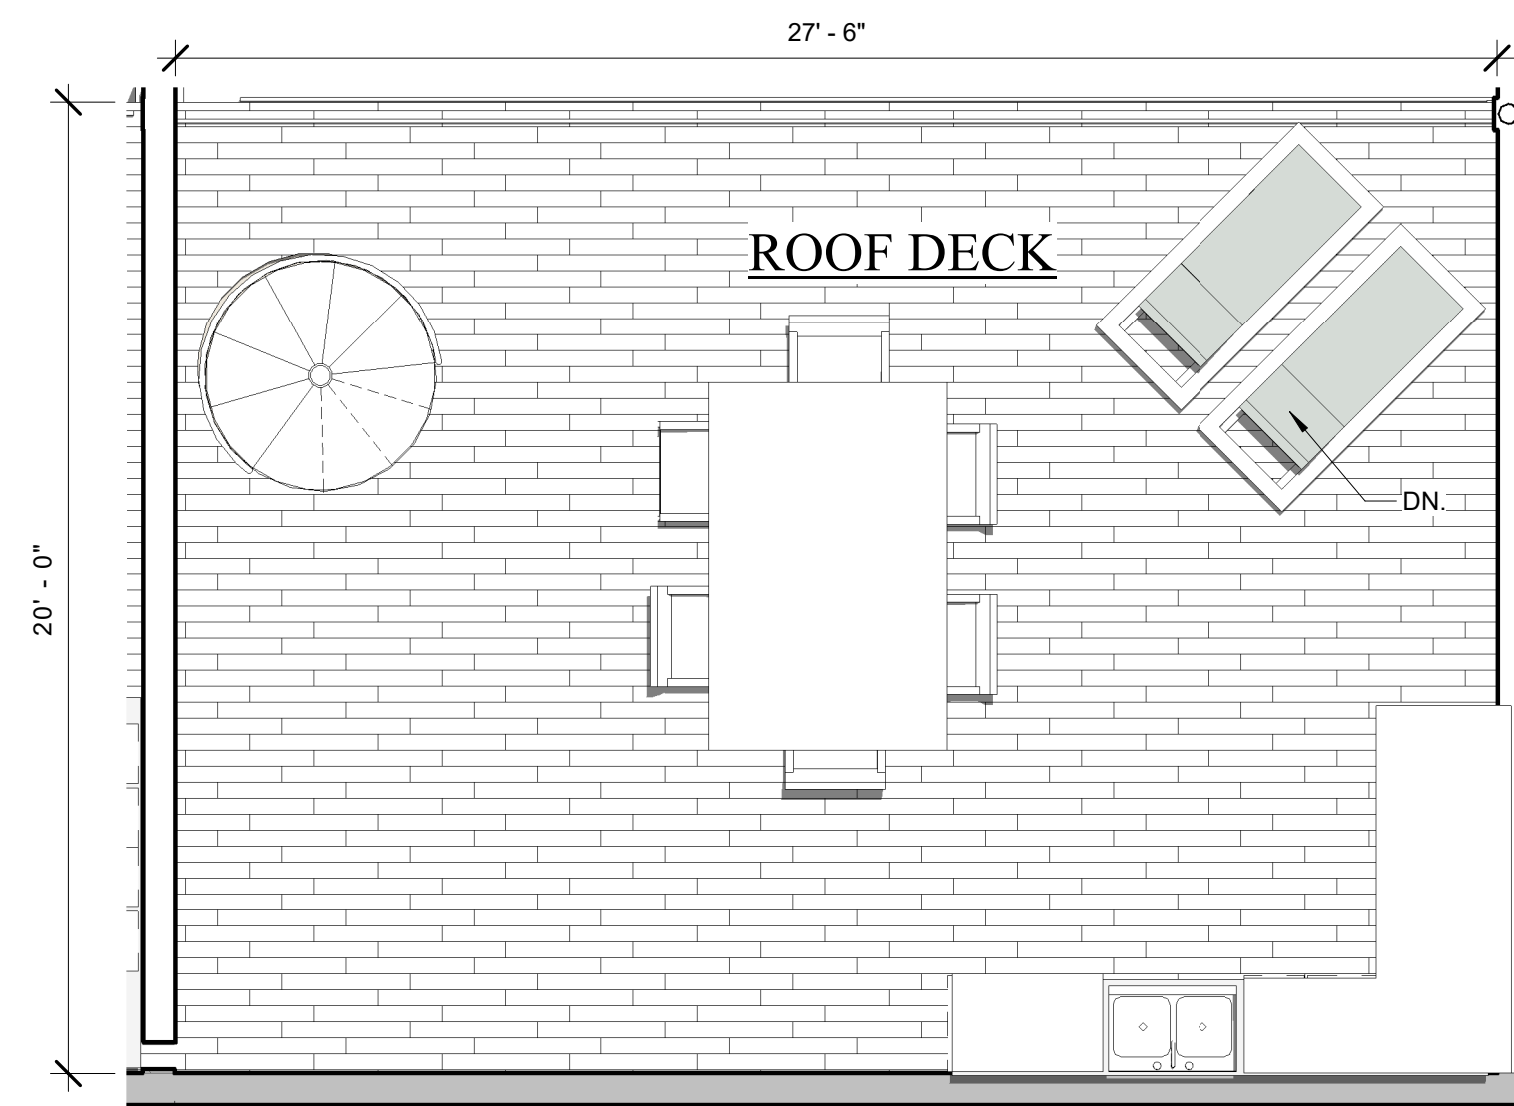

ABACO

Orange Beach

J. Alan Kent
DEVELOPMENT

C Cunningham & Head

ROOF DECK - UNIT 'E'

530 SF TOTAL

4TH LEVEL UNIT 'E'

BLDG A 3 BEDROOM W/MEDIA
3 BATH 1575 SF