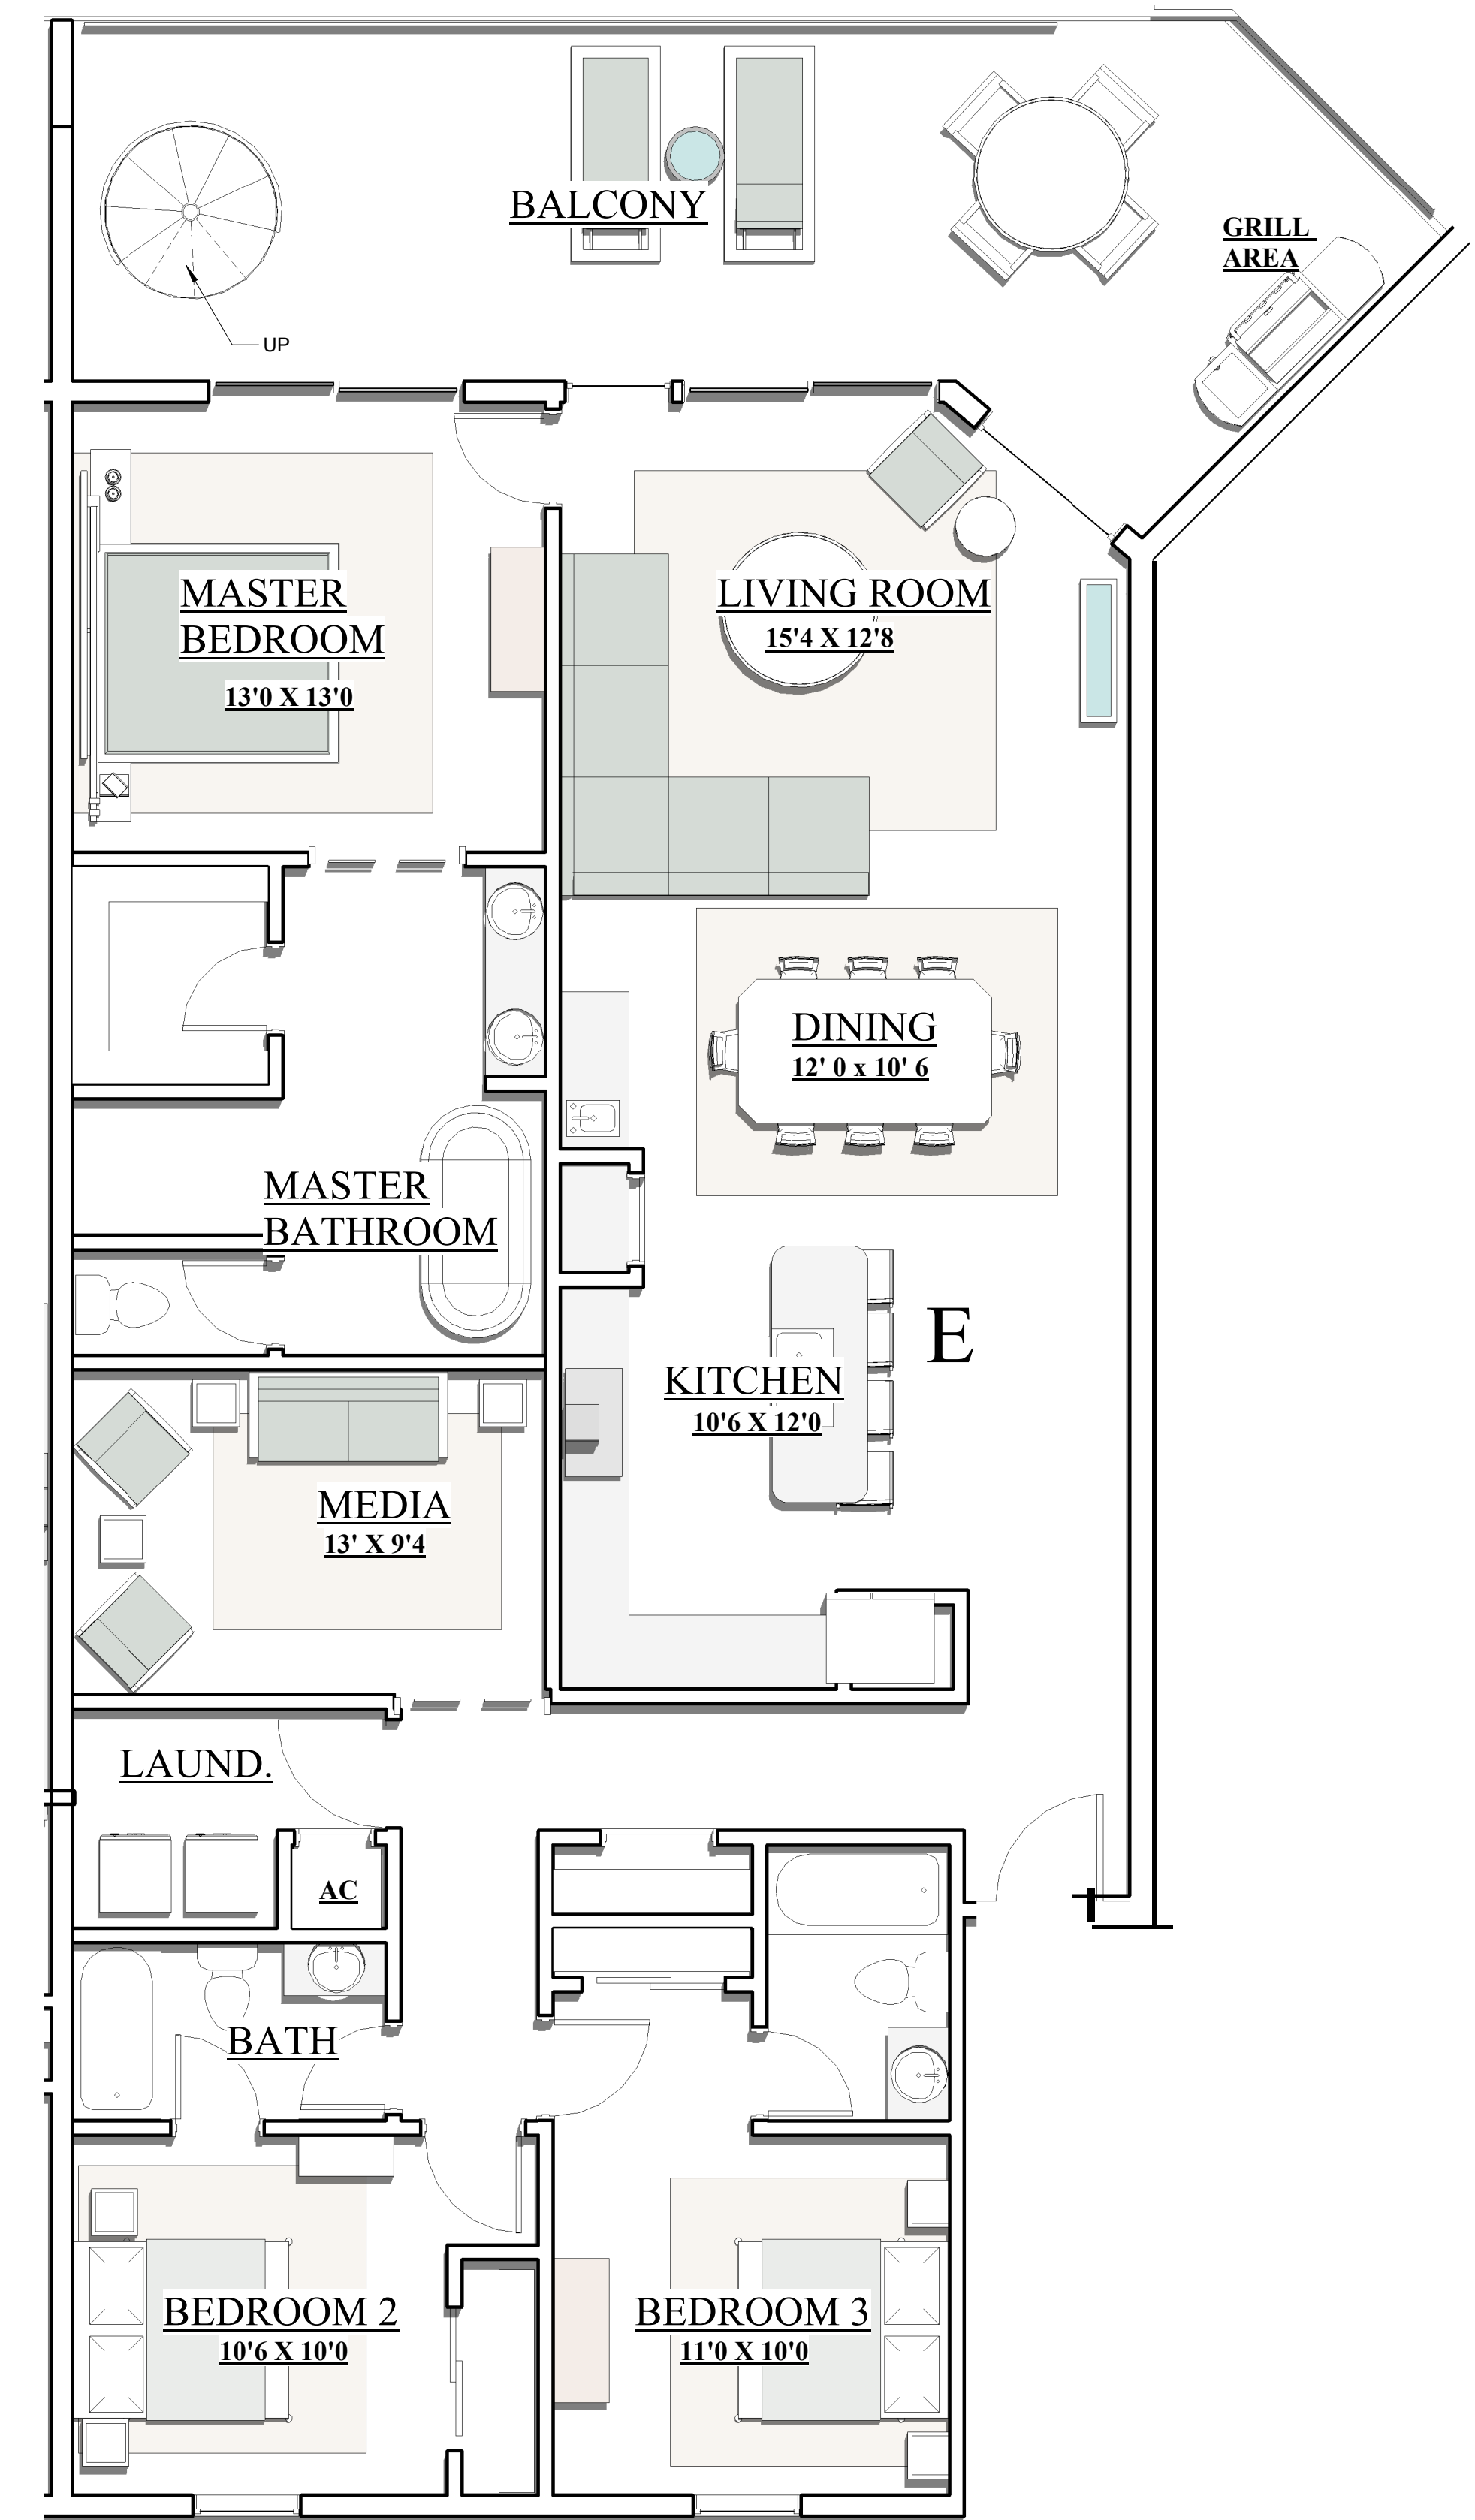

ABACO

Orange Beach

J. Alan Kent
DEVELOPMENT

C Cunningham & Head

ROOF DECK - UNIT 'E'

530 SF TOTAL

4TH LEVEL UNIT 'E'

BLDG A 3 BEDROOM W/MEDIA
3 BATH 1575 SF

"NEED NOT BE BUILT"