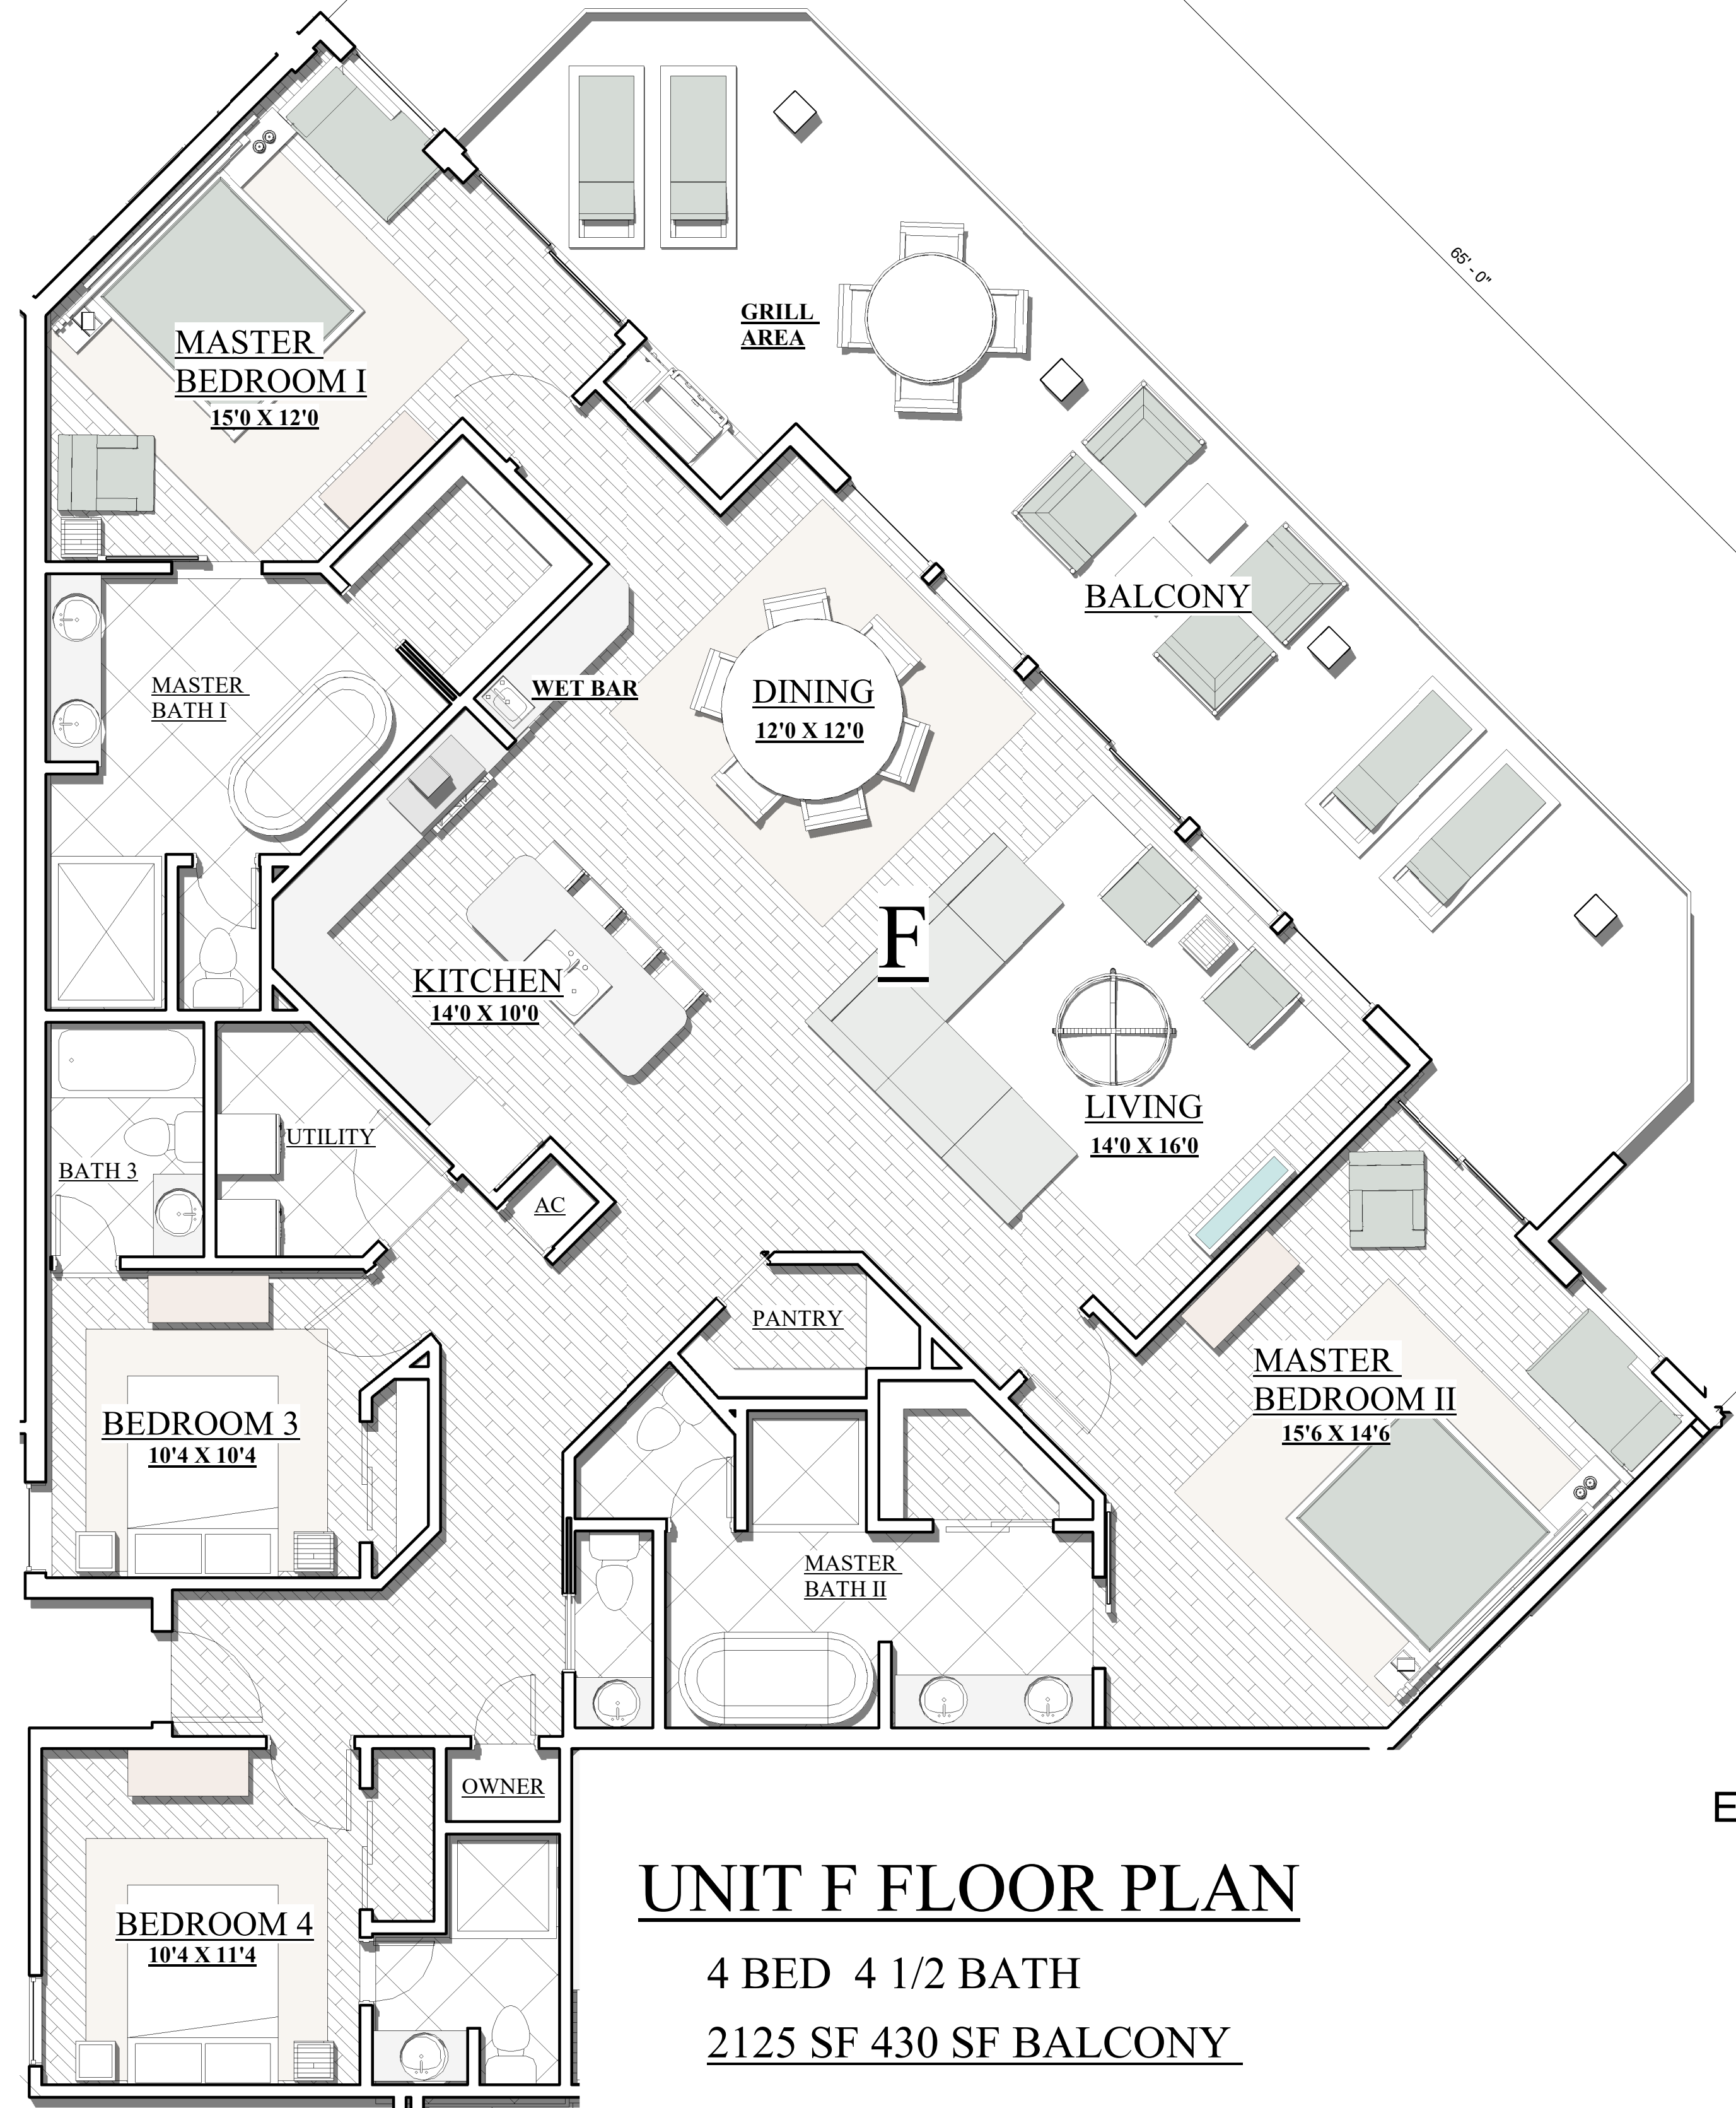

ABACO  
Orange Beach

J. Alan Kent  
DEVELOPMENT

Cunningham & Head

ANGELO DEPAOLA  
THE COASTAL  
CONNECTION

**UNIT F FLOOR PLAN**

4 BED 4 1/2 BATH  
2125 SF 430 SF BALCONY

**BLDG A**

**"NEED NOT BE BUILT"**