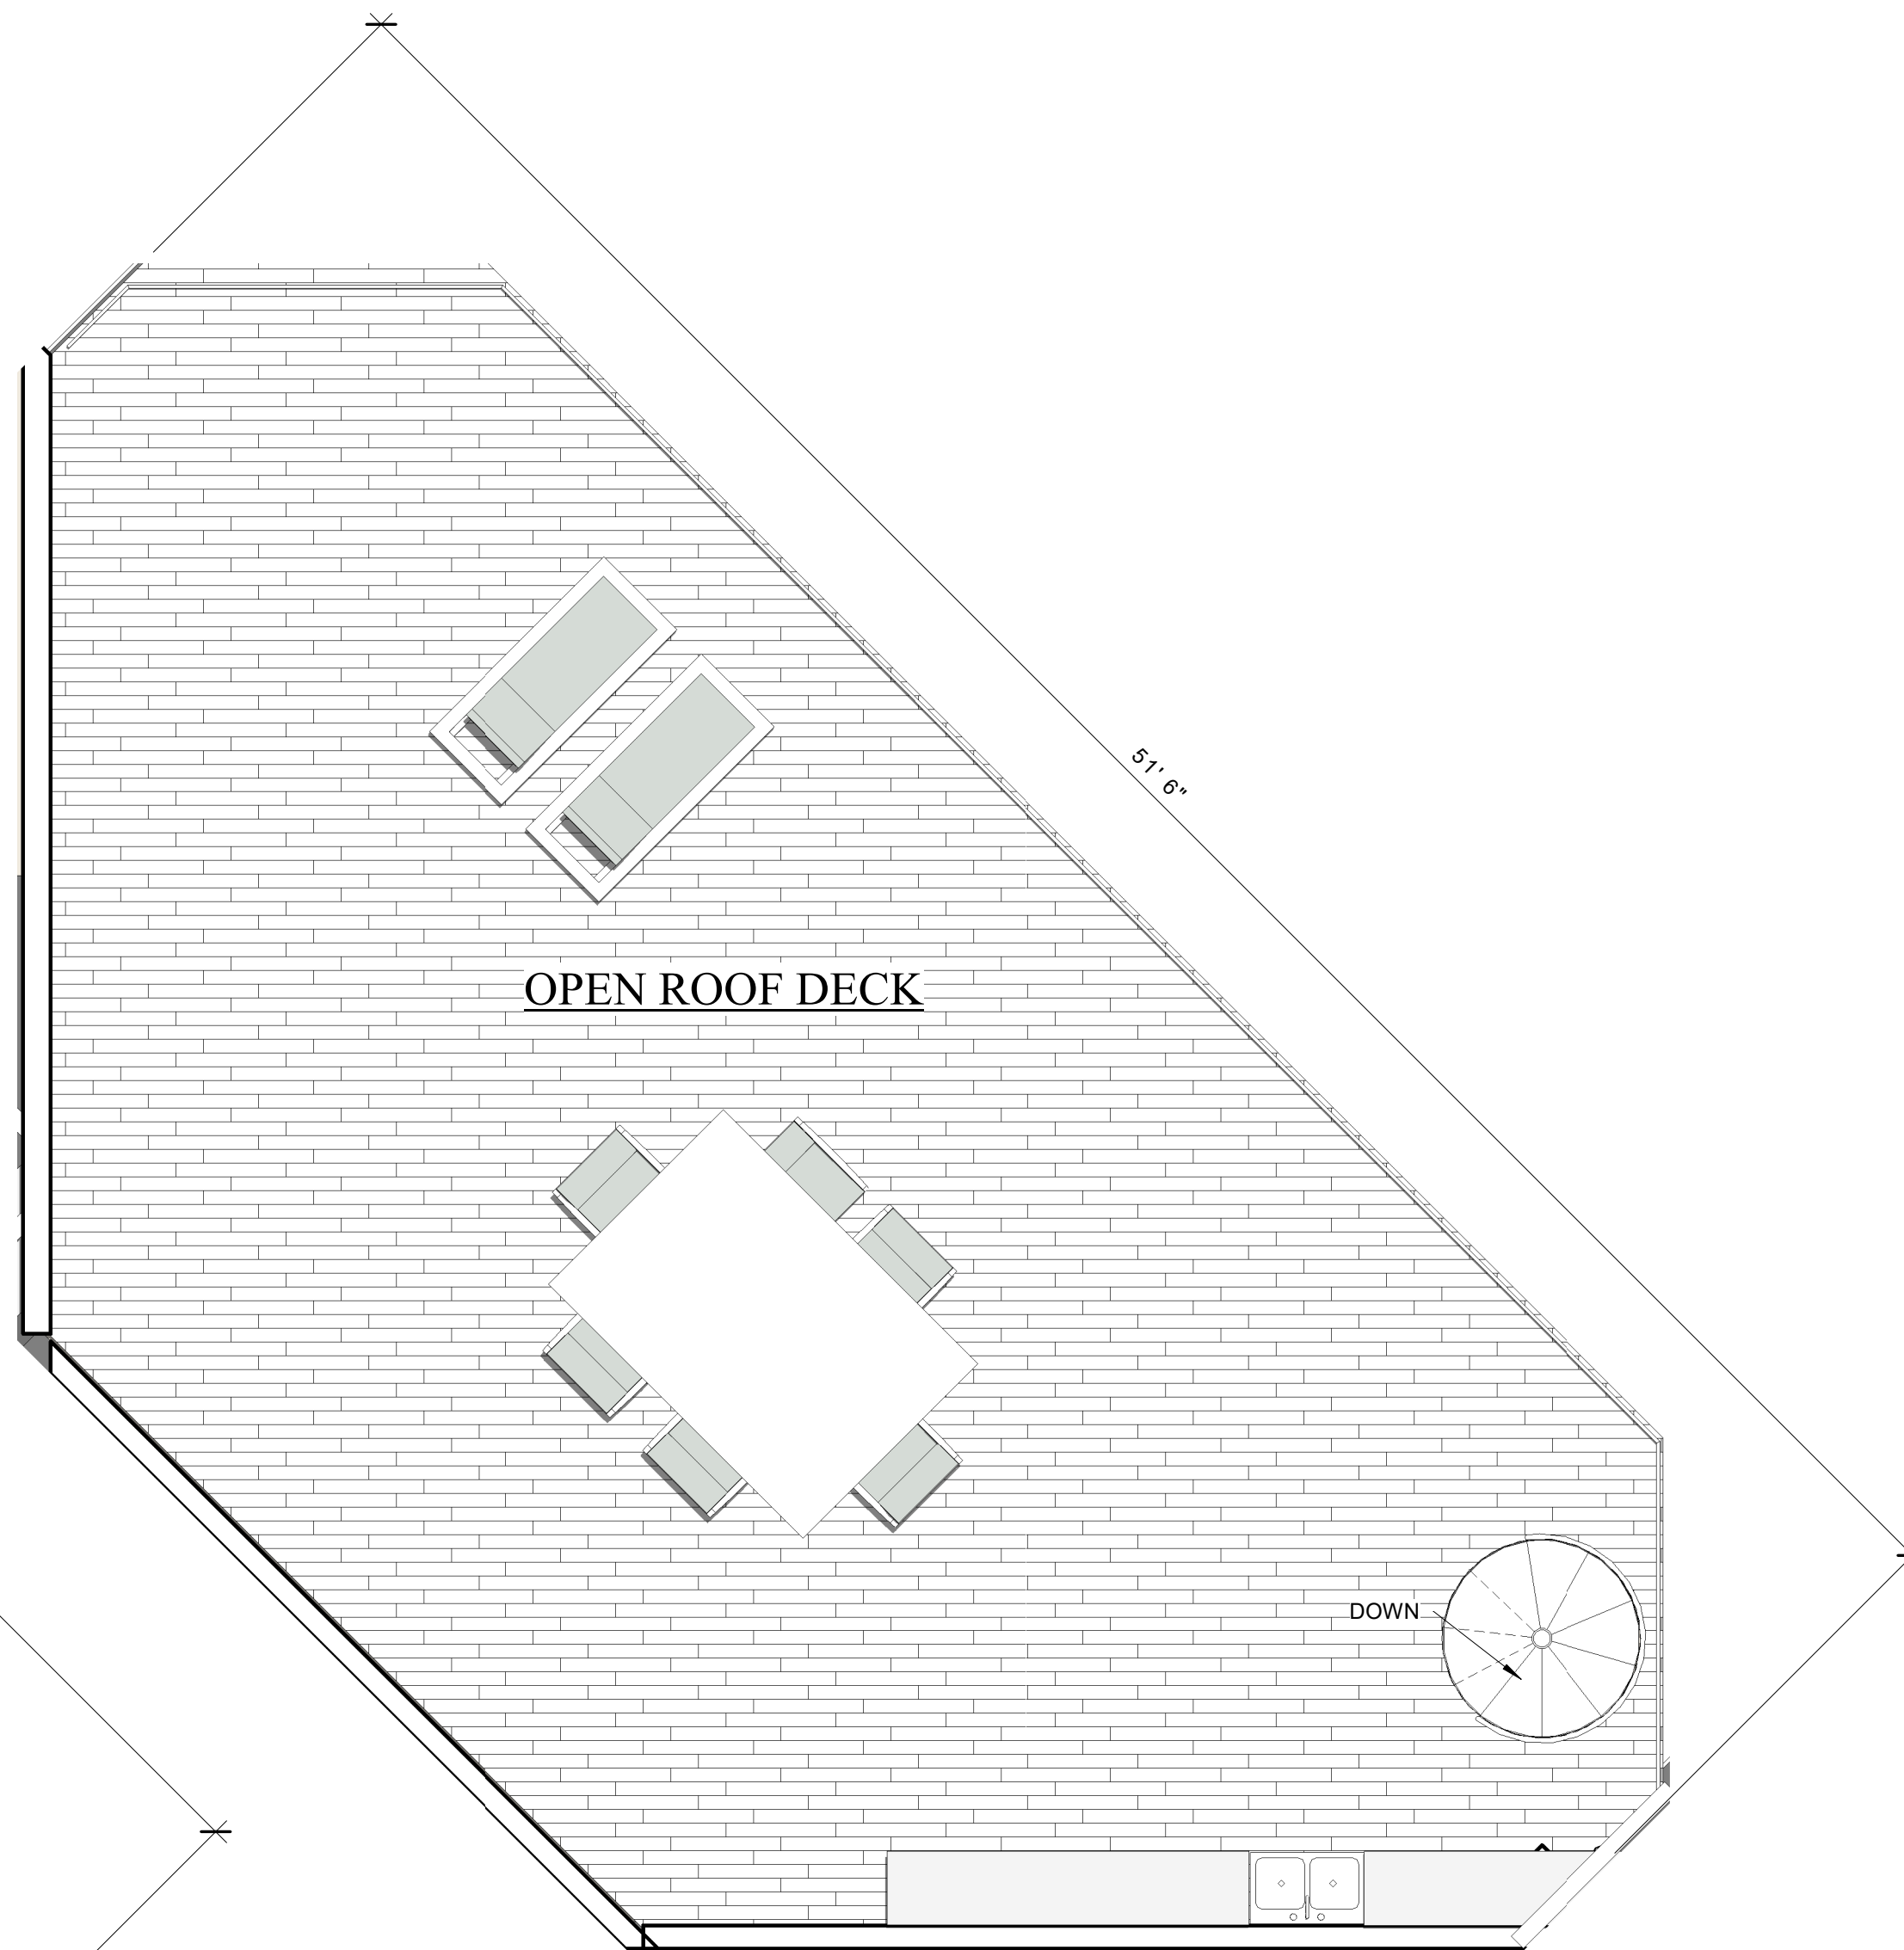

UNIT F' FLOOR PLAN

4 BED 4 1/2 BATH **BLDG. A**
 2125 SF 430 SF BALCONY

ROOF DECK - UNIT F'

1010 SF TOTAL

ABACO
 Orange Beach

J. Alan Kent
 DEVELOPMENT

C Cunningham & Head

RE/MAX Paradise