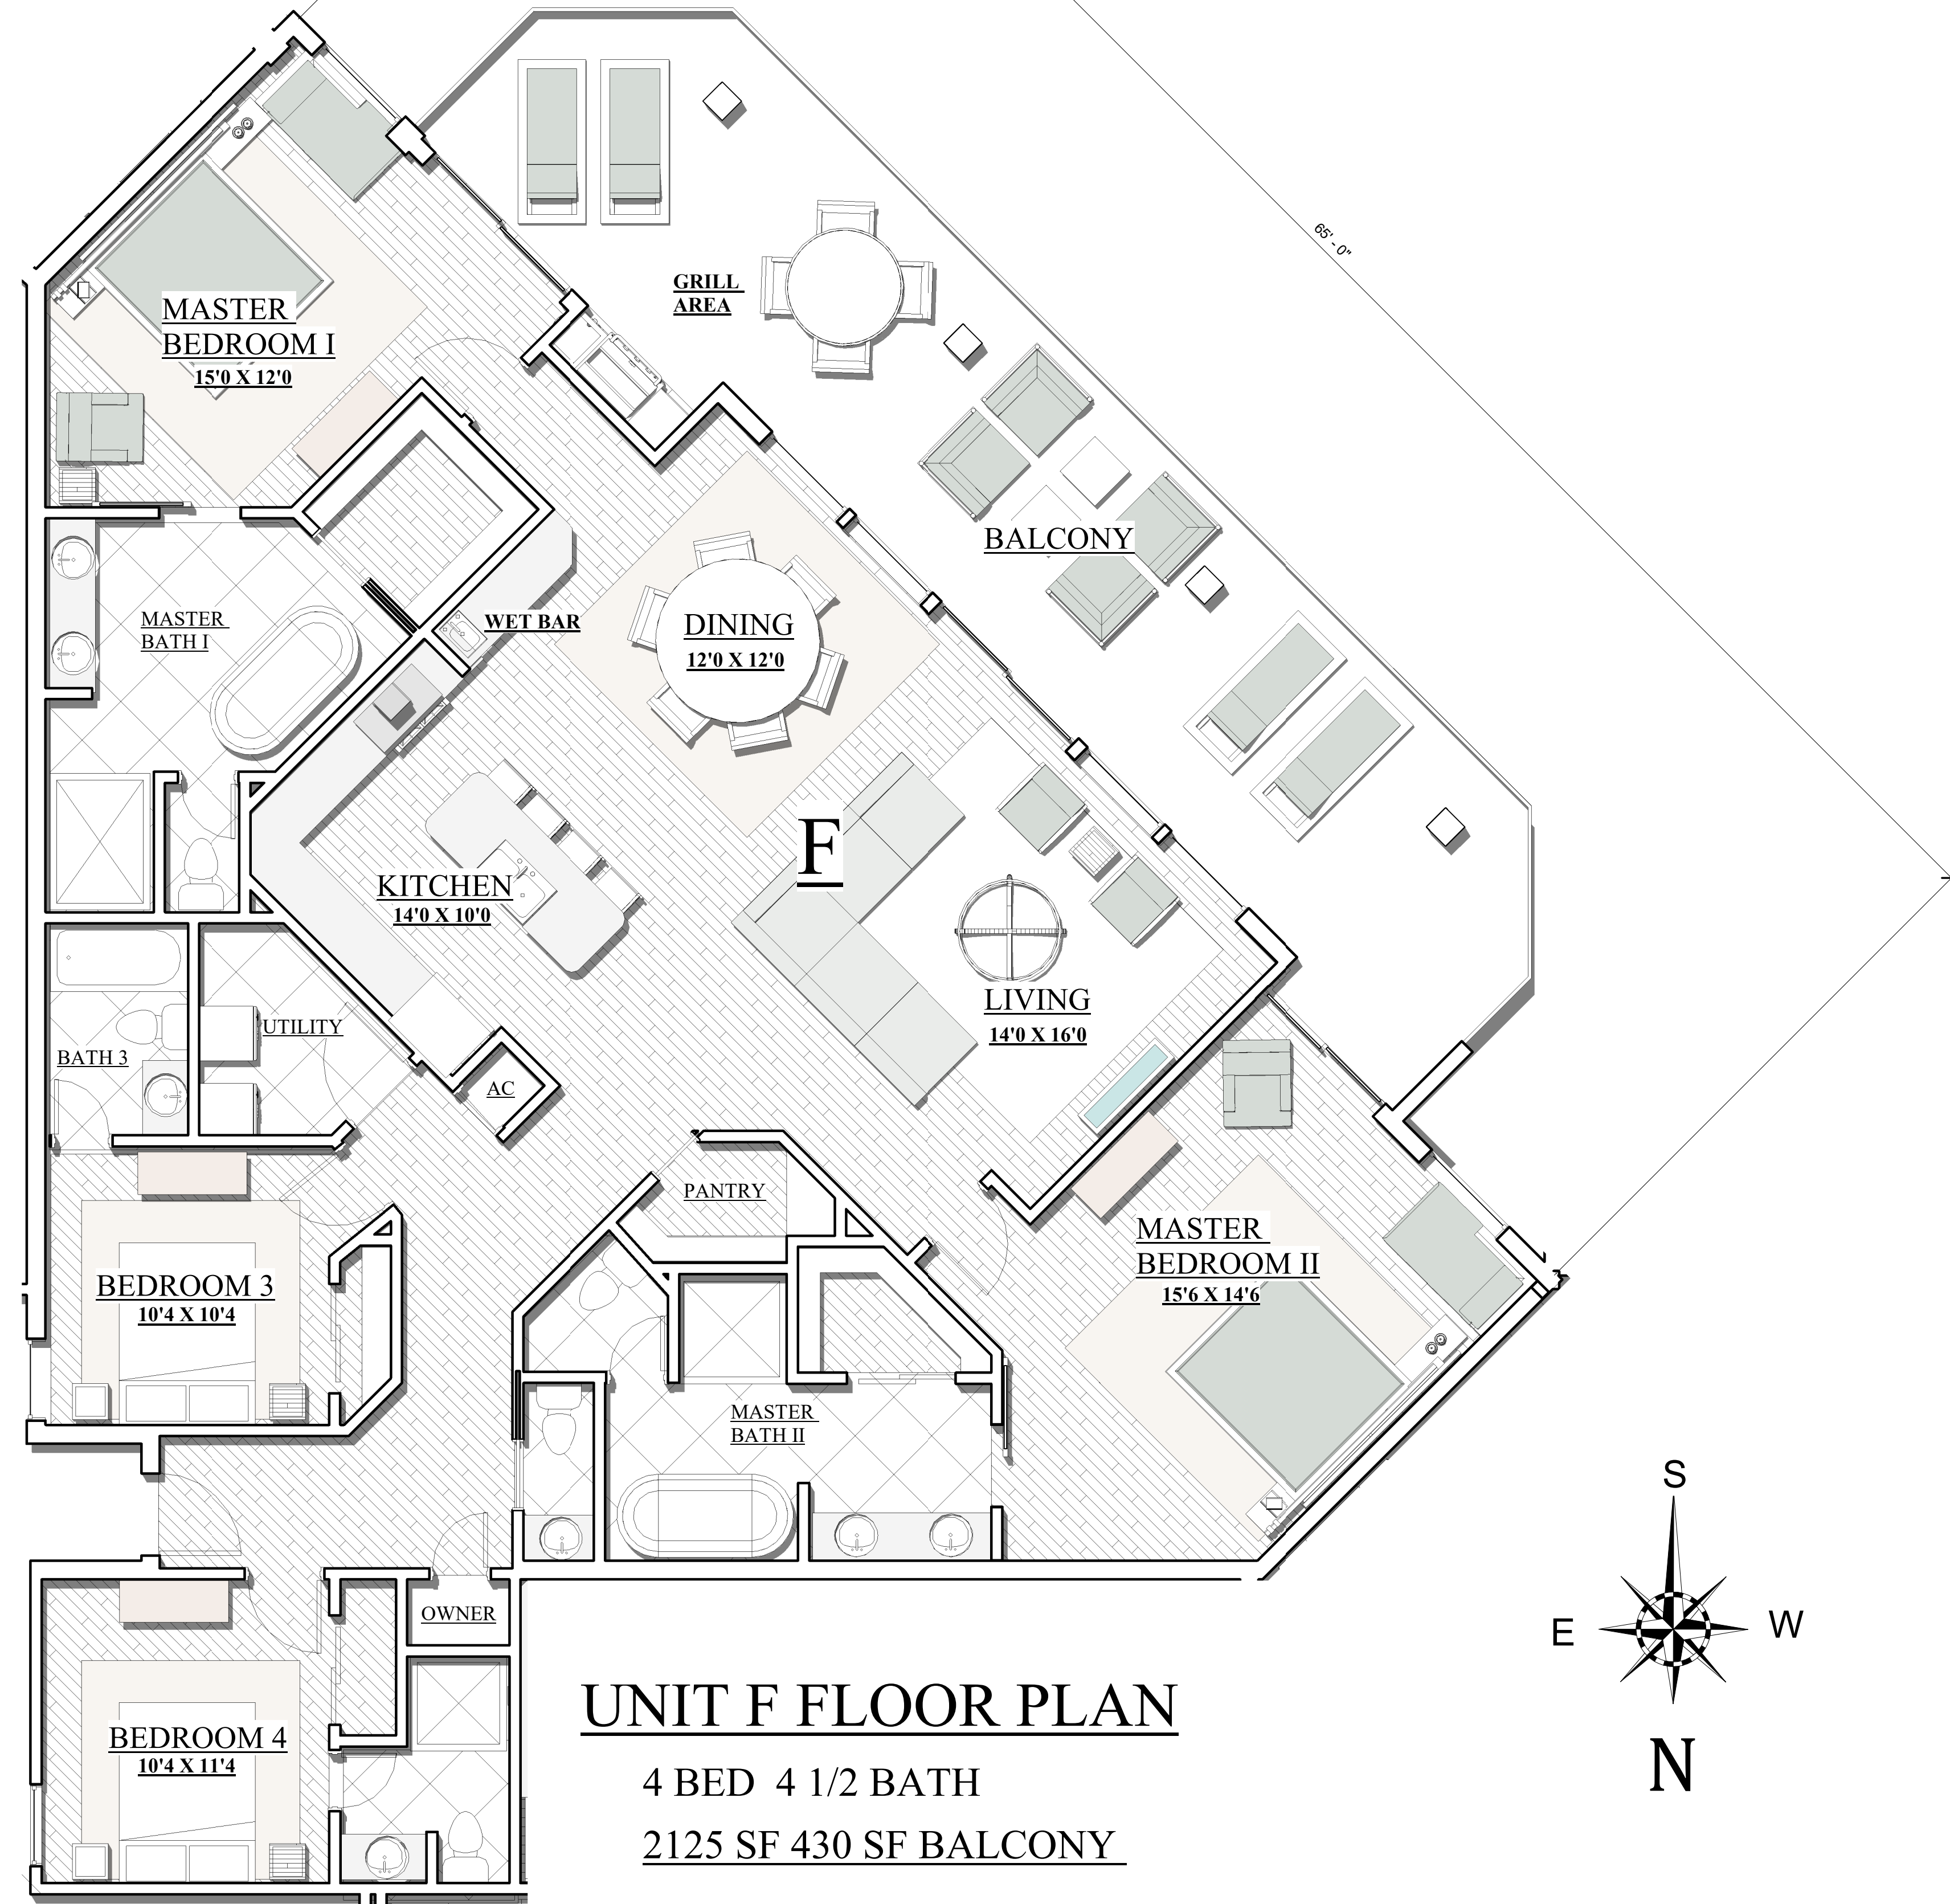

ABACO
Orange Beach

J. Alan Kent
DEVELOPMENT

Cunningham & Head

RE/MAX
RE/MAX Paradise
Bob Shallow 251-948-8888

UNIT F FLOOR PLAN

4 BED 4 1/2 BATH
2125 SF 430 SF BALCONY

BLDG A

"NEED NOT BE BUILT"